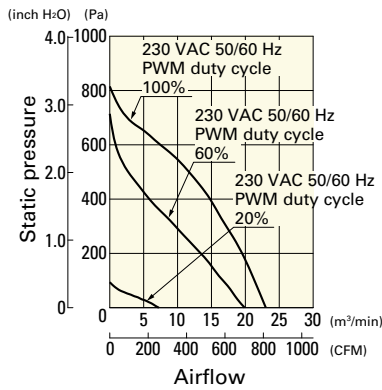

Airflow - Static Pressure Characteristics / PWM Duty - Speed Characteristics Example

9ADB1TS11P0F001 With pulse sensor with PWM control function

PWM duty cycle

PWM duty - Speed characteristics example

9ADB1TS23P0G001 With pulse sensor with PWM control function

PWM duty cycle

PWM duty - Speed characteristics example

9ADB1TS23P0F001 With pulse sensor with PWM control function

PWM duty cycle

PWM duty - Speed characteristics example

Wiring Diagram