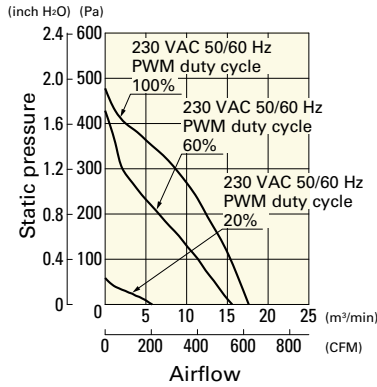

Airflow - Static Pressure Characteristics / PWM Duty - Speed Characteristics Example

9ADB1TS11P0F001 With pulse sensor with PWM control function

PWM duty cycle

PWM duty - Speed characteristics example

9ADB1TS23P0G001 With pulse sensor with PWM control function

PWM duty cycle

PWM duty - Speed characteristics example

9ADB1TS23P0F001 With pulse sensor with PWM control function

PWM duty cycle

PWM duty - Speed characteristics example

Wiring Diagram