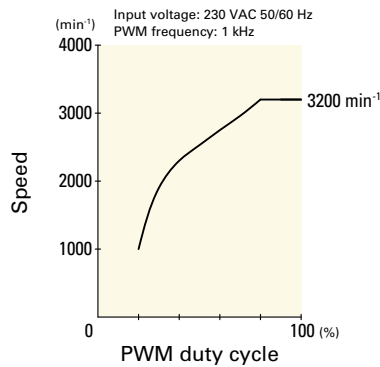

Airflow - Static Pressure Characteristics / PWM Duty - Speed Characteristics Example

9ADB1TS11P0F001 With pulse sensor with PWM control function

PWM duty cycle

PWM duty - Speed characteristics example

9ADB1TS23P0G001 With pulse sensor with PWM control function

PWM duty cycle

PWM duty - Speed characteristics example

9ADB1TS23P0F001 With pulse sensor with PWM control function

PWM duty cycle

PWM duty - Speed characteristics example

Wiring Diagram