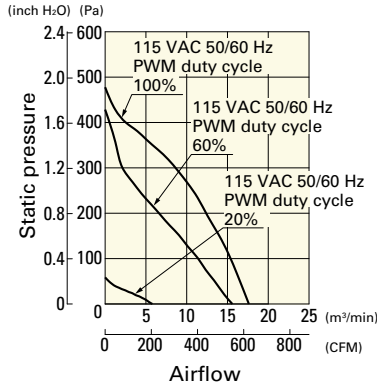

Airflow - Static Pressure Characteristics / PWM Duty - Speed Characteristics Example

9ADB1TS11P0F001 With pulse sensor with PWM control function

PWM duty cycle

PWM duty - Speed characteristics example

9ADB1TS23P0G001 With pulse sensor with PWM control function

PWM duty cycle

PWM duty - Speed characteristics example

9ADB1TS23P0F001 With pulse sensor with PWM control function

PWM duty cycle

PWM duty - Speed characteristics example

Wiring Diagram