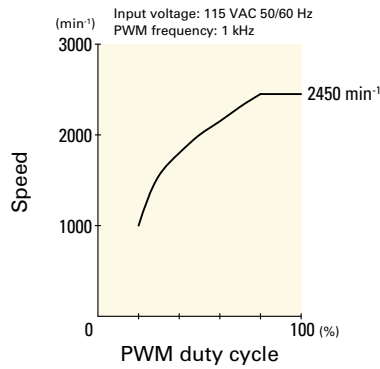

Airflow - Static Pressure Characteristics / PWM Duty - Speed Characteristics Example

9ADB1TS11P0F001 With pulse sensor with PWM control function

PWM duty cycle

PWM duty - Speed characteristics example

9ADB1TS23P0G001 With pulse sensor with PWM control function

PWM duty cycle

PWM duty - Speed characteristics example

9ADB1TS23P0F001 With pulse sensor with PWM control function

PWM duty cycle

PWM duty - Speed characteristics example

Wiring Diagram