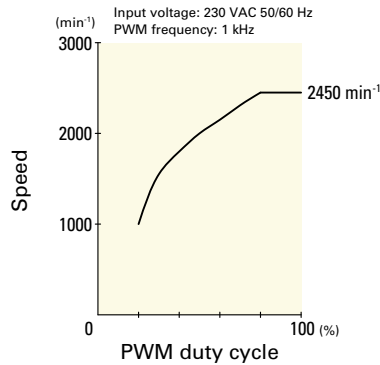

Airflow - Static Pressure Characteristics / PWM Duty - Speed Characteristics Example

9ADB1TS11P0F001 With pulse sensor with PWM control function

PWM duty cycle

PWM duty - Speed characteristics example

9ADB1TS23P0G001 With pulse sensor with PWM control function

PWM duty cycle

PWM duty - Speed characteristics example

9ADB1TS23P0F001 With pulse sensor with PWM control function

PWM duty cycle

PWM duty - Speed characteristics example

Wiring Diagram